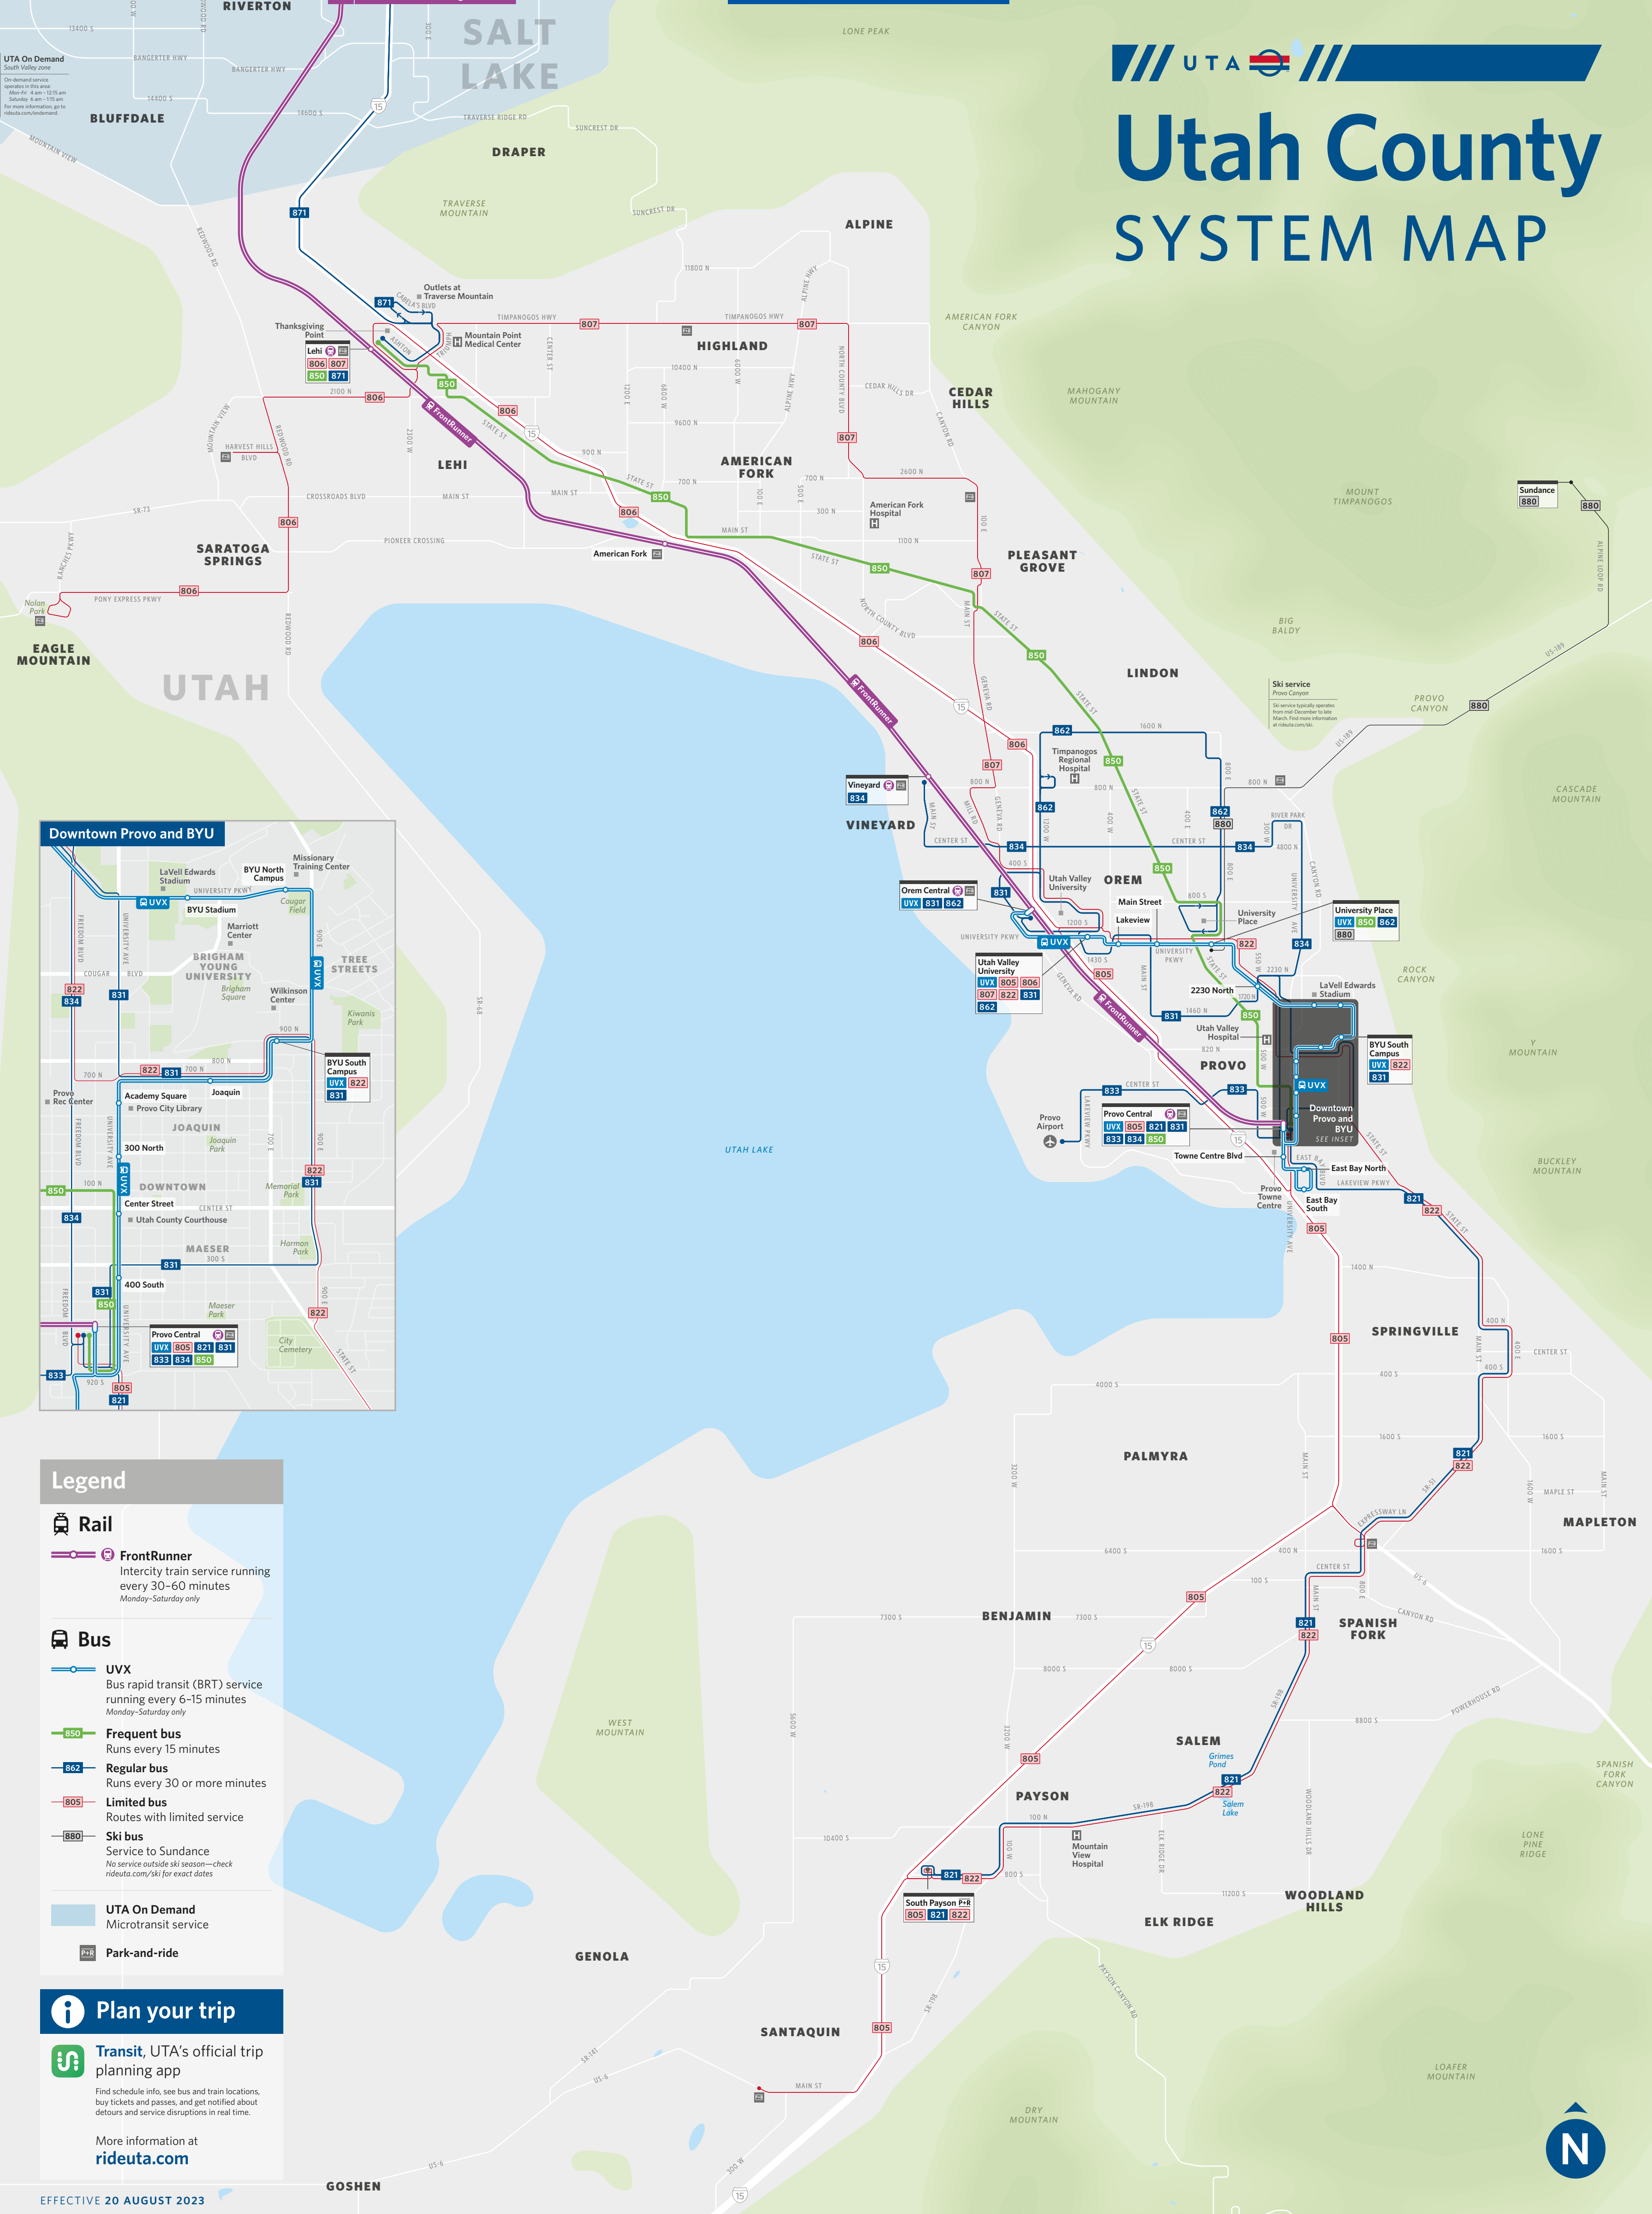

Utah County SYSTEM MAP

↑ to Salt Lake, Davis, and Weber counties

UTA On Demand
South Valley zone
On-demand service operates in this area
Monday 6 am - 12:15 am
Saturday 6 am - 11:55 am
For more information, go to rideuta.com/ondemand/

Legend

- Rail**
- FrontRunner**
Intercity train service running every 30-60 minutes Monday-Saturday only
- Bus**
- UVX**
Bus rapid transit (BRT) service running every 6-15 minutes Monday-Saturday only
- Frequent bus**
Runs every 15 minutes
- Regular bus**
Runs every 30 or more minutes
- Limited bus**
Routes with limited service
- Ski bus**
Service to Sundance
No service outside ski season—check rideuta.com/ski/ for exact dates
- UTA On Demand**
Microtransit service
- Park-and-ride**

Plan your trip

Transit, UTA's official trip planning app
Find schedule info, see bus and train locations, buy tickets and passes, and get notified about detours and service disruptions in real time.

More information at rideuta.com