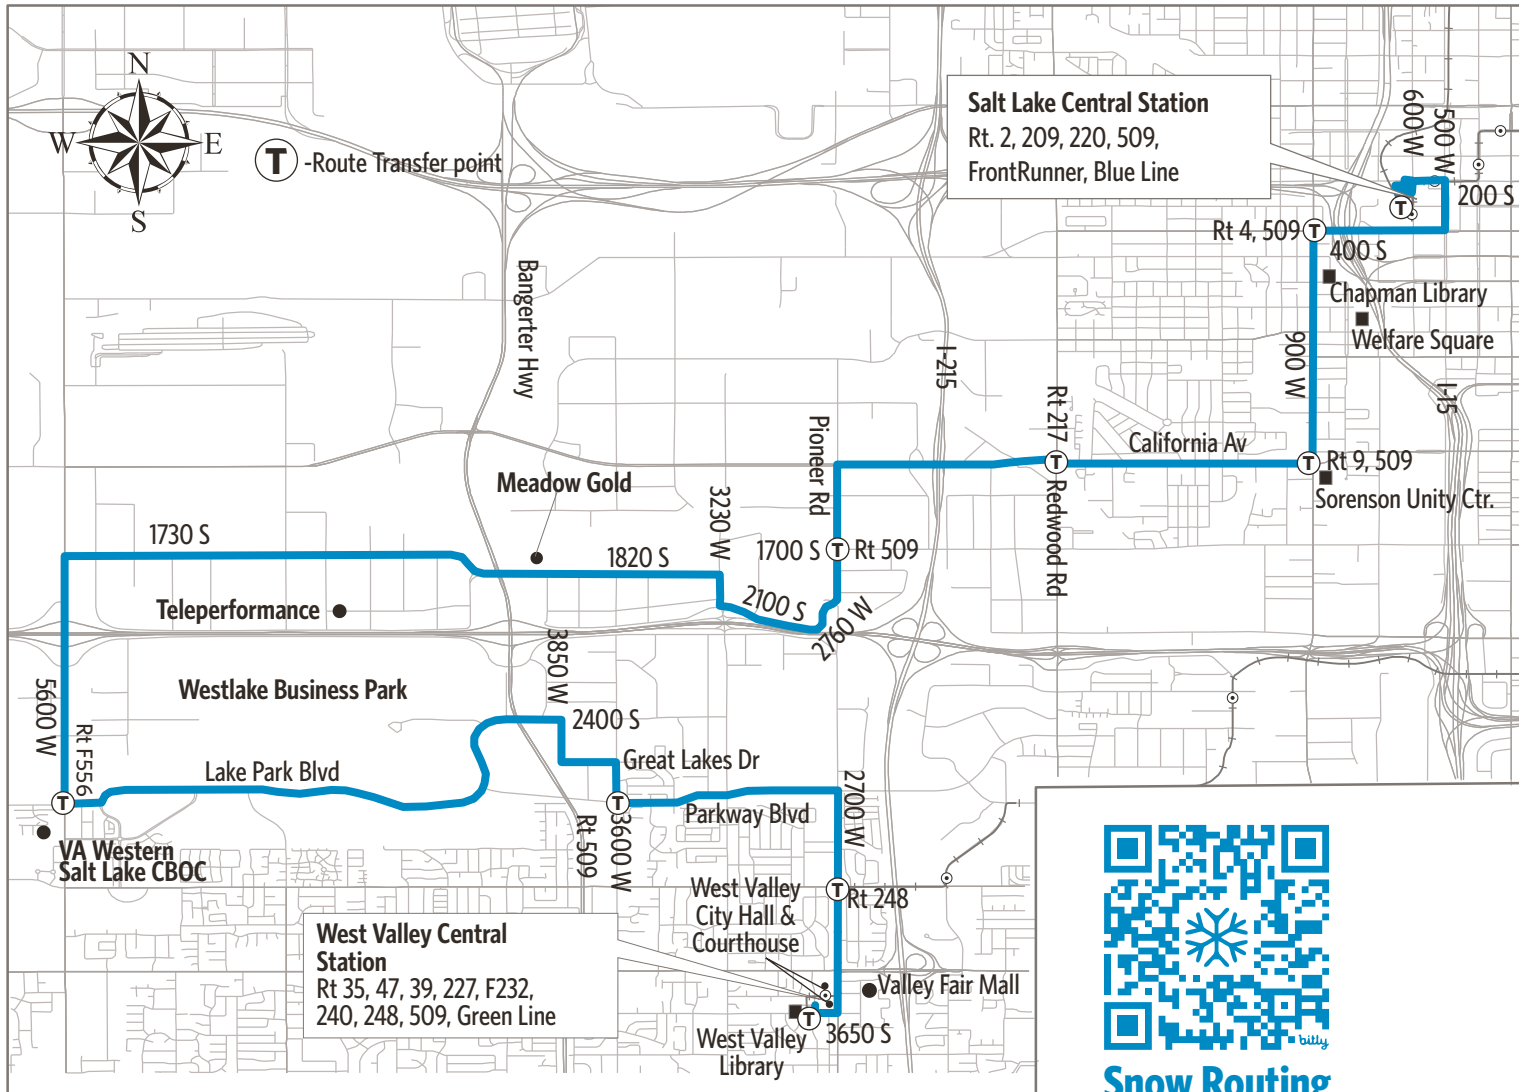

Route 513 - Industrial Business Park Shuttle

SEE SOMETHING? SAY SOMETHING!

To contact UTA police:
Call: 801-287-EYES (801-287-3937)
Or Text UTATIP and your tip to 274637

INTERPRETER

801-RIDE-UTA
call (801-743-3882)
Toll-Free (888-743-3882)

Intérprete 口譯 thông dịch viên
해석자 tumač переводчик
インタプリタ Dolmetscher 通譯

PLAN AND PAY WITH transit®

Available in the App Store
and Google Play.

513-WEEKDAYS To Salt Lake Central Station

West Valley Central Station	2700 S & Constitution Blvd	2500 S & 3850 W	4000 W & Parkway Blvd	5300 W & 1730 S	1820 S & 3600 W	California Ave & Pioneer St.	1300 S & 900 W	900 W & 400 S	Salt Lake Central Station
514a	520a	526a	531a	540a	549a	556a	603a	606a	618a
544	550	556	601	610	619	626	633	636	648
412p	418p	423p	428p	437p	447p	455p	504p	507p	519p
442	448	453	458	507	517	525	534	537	549

To West Valley Central Station

Salt Lake Central Station	900 W & 400 S	1300 S & 900 W	California Ave & Pioneer St.	1820 S & 3600 W	5300 W & 1730 S	4000 W & Lake Park Dr	2500 S & 3850 W	2700 S & Constitution Blvd	West Valley Central Station
741a	748a	752a	759a	807a	817a	827a	832a	837a	845a
811	818	822	829	837	847	857	902	907	915
541p	548p	552p	559p	608p	618p	628p	633p	637p	645p
611	618	622	629	637	647	657	702	706	714

For Information Call 801-RIDE-UTA (801-743-3882)
outside Salt Lake County 888-RIDE-UTA (888-743-3882)
www.rideuta.com

HOW TO USE THIS SCHEDULE

Determine your timepoint based on when you want to leave or when you want to arrive. Read across for your destination and down for your time and direction of travel. A route map is provided to help you relate to the timepoints shown. Weekday, Saturday & Sunday schedules differ from one another.

UTA SERVICE DIRECTORY

- General Information, Schedules, Trip Planning and Customer Feedback: 801-RIDE-UTA (801-743-3882)
- Outside Salt Lake County call 888-RIDE-UTA (888-743-3882)
- For 24 hour automated service for next bus available use option 1. Have stop number and 3 digit route number (use 0 or 00 if number is not 3 digits).
- Pass By Mail Information 801-287-2204
- For Employment information please visit <http://www.rideuta.com/careers/>
- Travel Training 801-287-2275

LOST AND FOUND

Weber/South Davis: 801-626-1207 option 3
Utah County: 801-227-8923
Salt Lake County: 801-287-4664

FARES

Exact Fare is required. Fares are subject to change.

ACCESSIBLE SERVICE

Wheelchair accessible buses are available on all routes. Alternate format schedules are available upon request. Telephone communication for deaf/hearing impaired persons is available by dialing 711.

TRANSFERS

Upon payment of a fare, a transfer is good for travel in any direction, including return trip, for two (2) hours until the time cut. The value of a transfer towards a fare on a more expensive service is the regular cash fare.

BIKES ON BUSES

The Bikes on Buses service is available on all buses, except Paratransit.

HOLIDAYS

Please check rideuta.com for holiday service information.

SNOW ROUTING